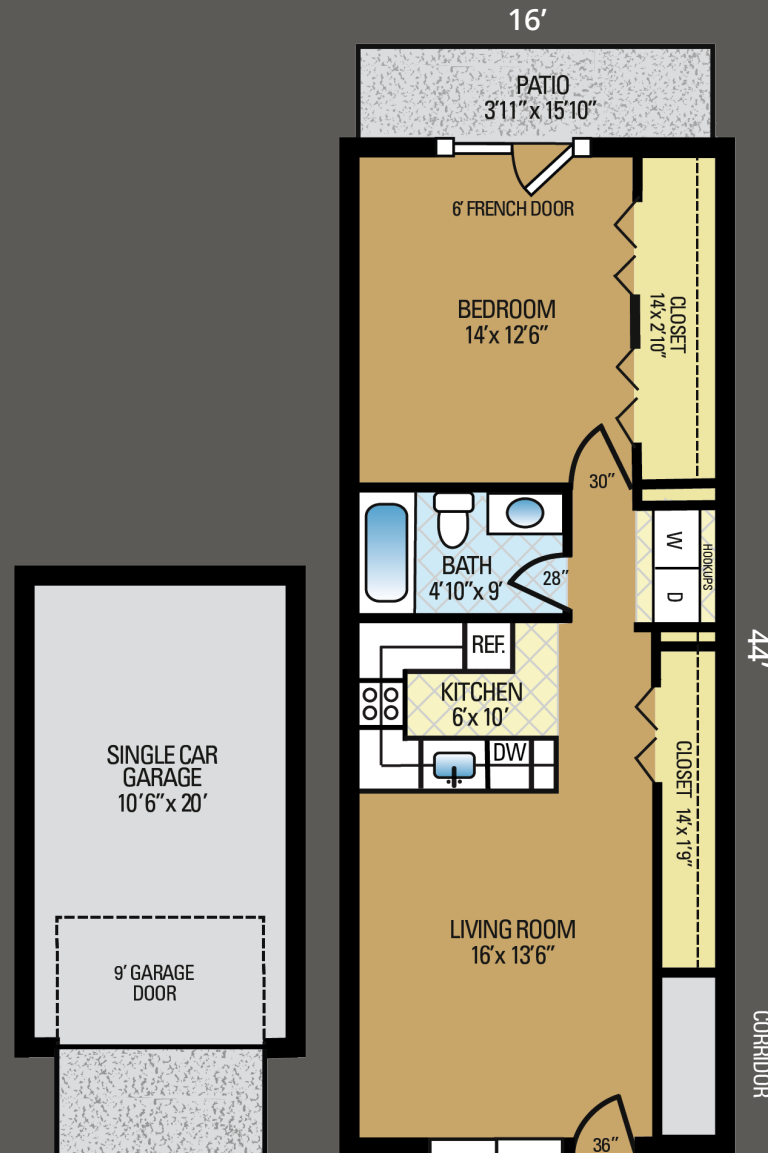

BUILDING 510 – 1 BEDROOM, 1 BATH GARDEN STYLE APARTMENT WITH SINGLE CAR GARAGE

APPROX. 1000 SQ. FT.

PLANS MAY BE SUBJECT TO CHANGE.